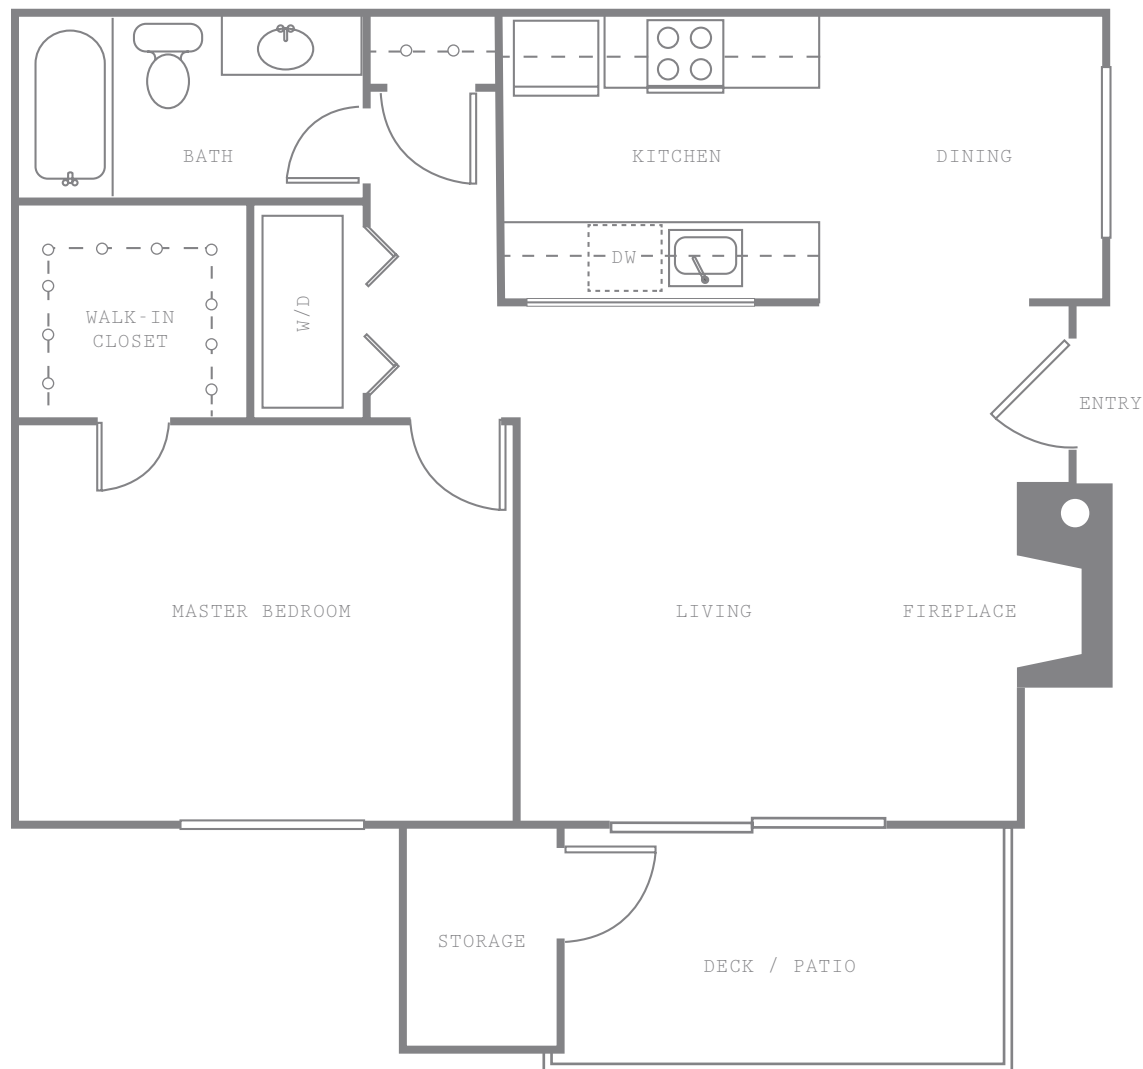

Residence

A

1-bed / 1-bath

THE COVE

ONE SCHOONER COURT
RICHMOND CA 94804

510-215-1600
INFO@THECOVECA.COM
THECOVECA.COM

 PLAN NOT TO SCALE. Sales and Marketing by Polaris Pacific — a California, Arizona, Colorado, Hawaii, Oregon and Washington licensed broker. CA BRE #01499250. Prospective purchasers should engage a licensed professional to determine actual unit sizes. Floor plans, floor plates, elevations, renderings, features, finishes and specifications are subject to change at any time and should not be relied upon as exact representations, express or implied. The developer reserves the right to change floor plans, floor plates, elevations, features, finishes and specifications at any time, without prior notice.